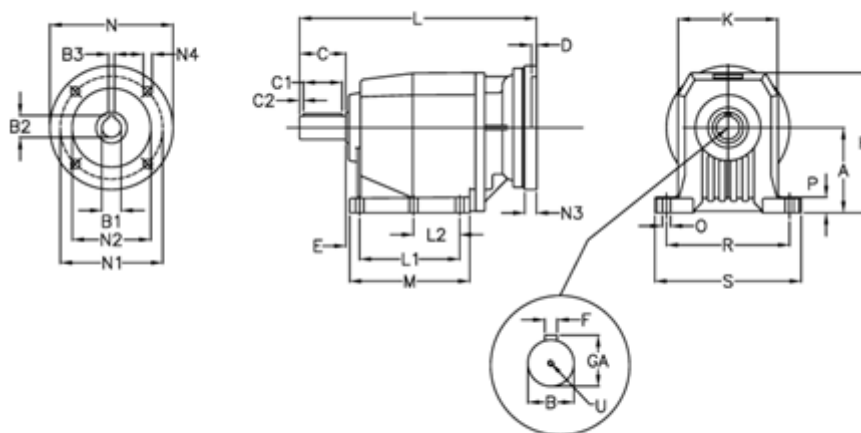

Data Sheet

Article number: 40600800701260

Description: Helical gearbox
C802P-7-P180B5

Measures

A = 250	D = 6.0	L2 = 0.0	P = 35
B = 80	E = 33	M = 277.0	R = 370
B1 = 48	F = 22	N = 350	S = 440
B2 = 51.8	GA = 85.0	N1 = 300	U = M20x42
B3 = 14	H = 420	N2 = 250	
C = 140	K = 320	N3 = 23	
C1 = 110	L = 635.0	N4 = 18	
C2 = 15	L1 = 210.0	O = 26	